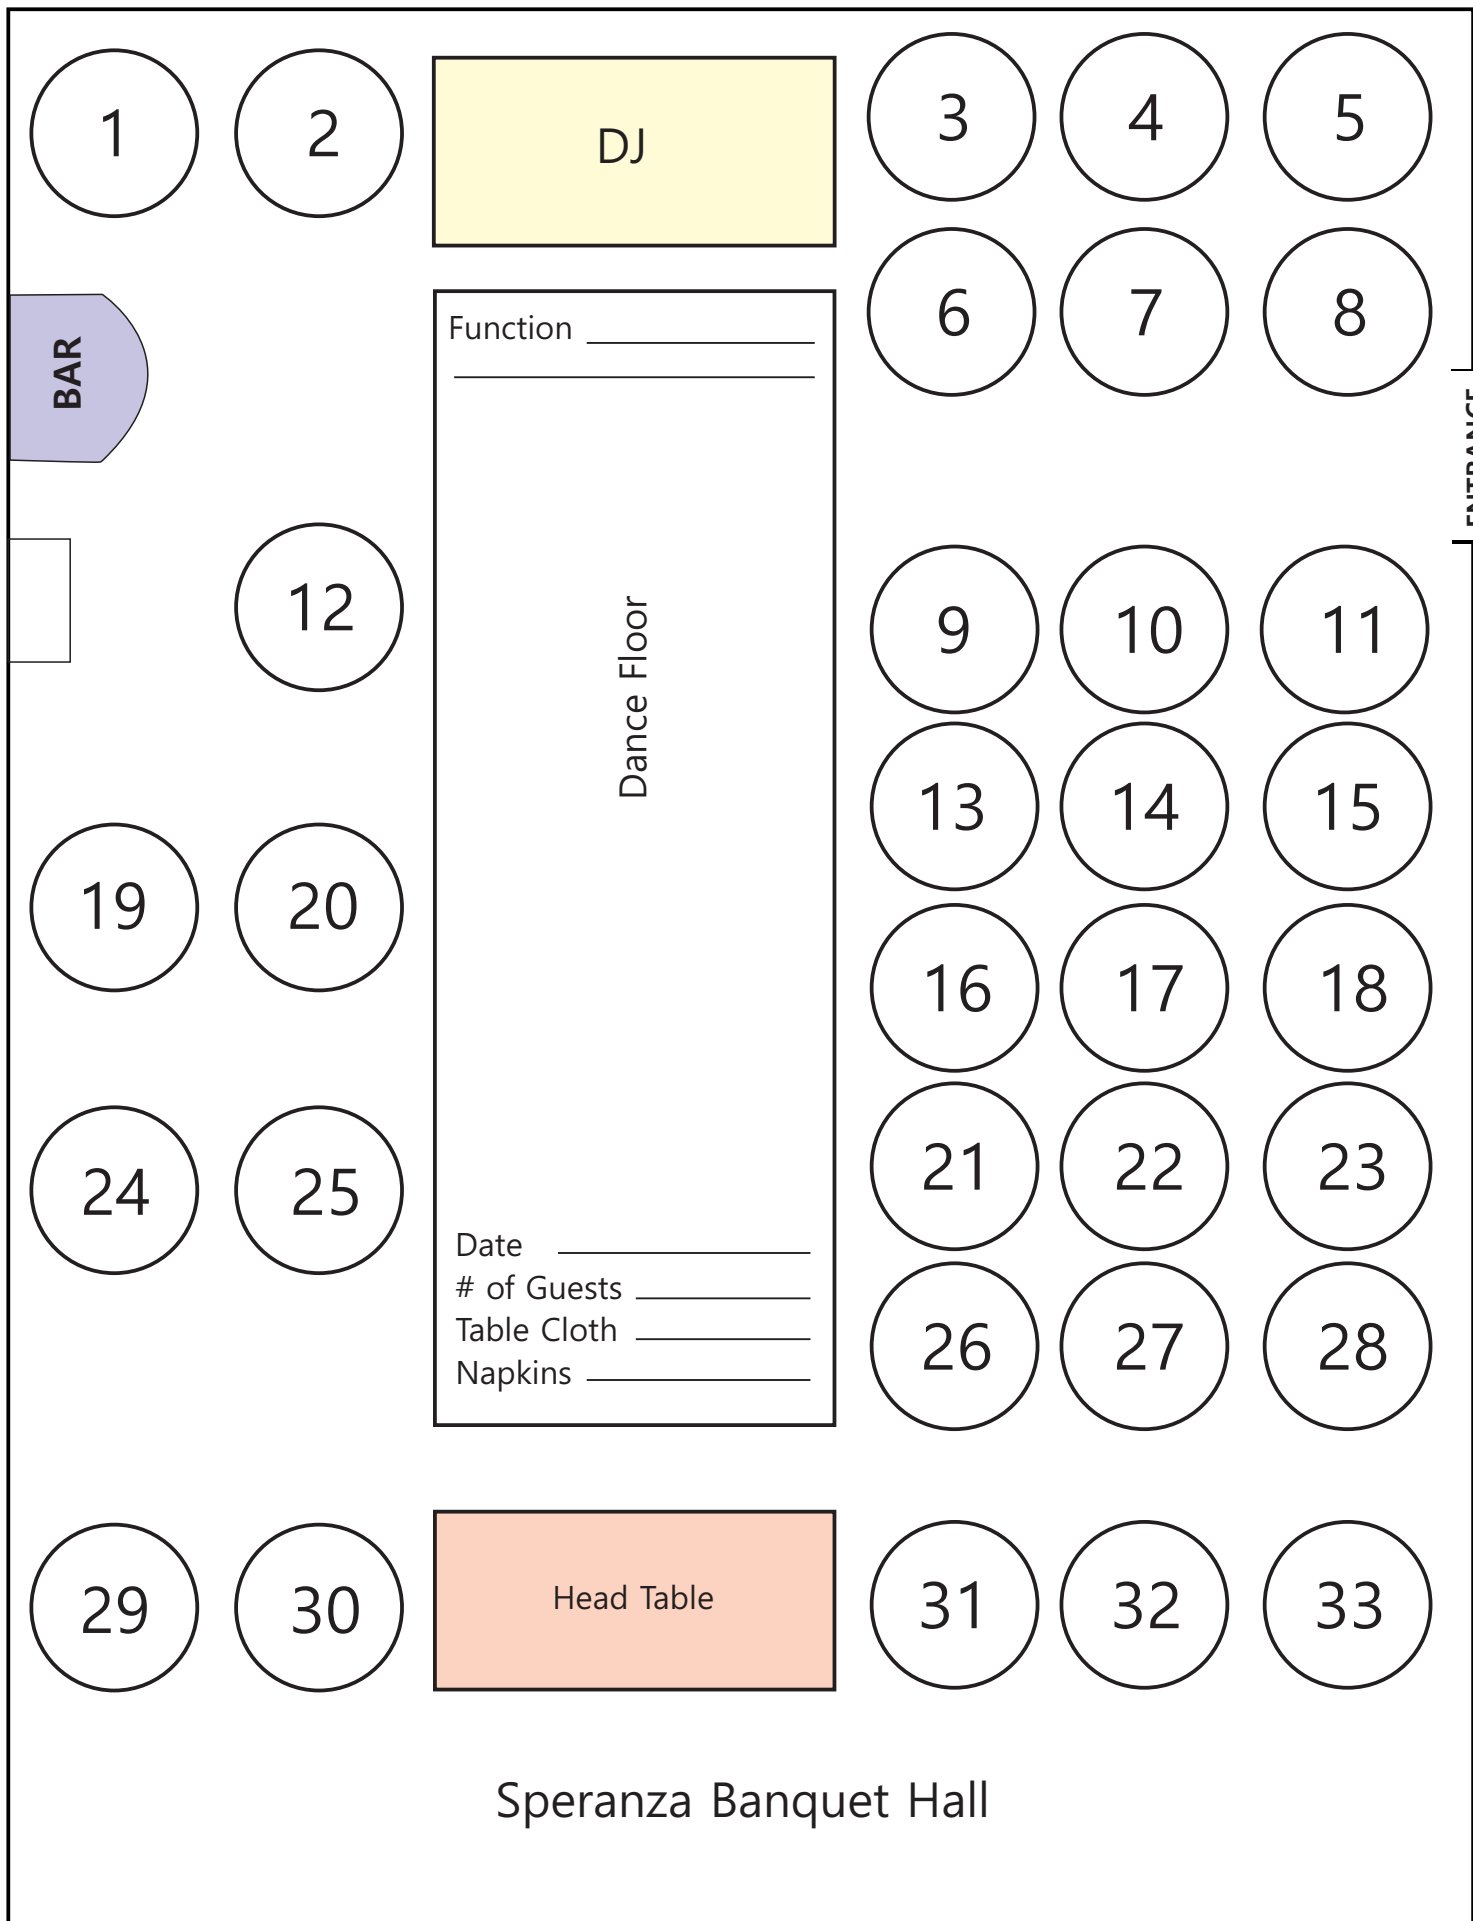

# The Princess Palace Floorplan

Speranza Banquet Hall